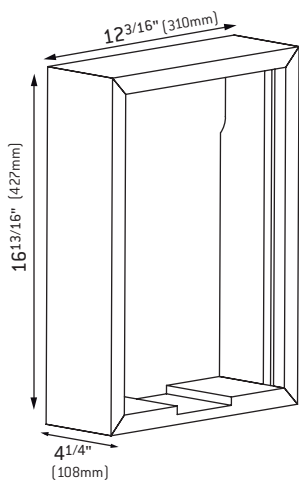

ELECTRA IW 1002 Be/IW 1002 - ON-WALL FRAME

Product specification sheet

- Optional On-Wall solution for the In-Wall IW 1002 Be/IW 1002 loudspeakers
- 3 finishes: white lacquer, black lacquer or rough finish ready to be painted
- Easy mounting
- Anti-vibration wall rubber blocks
- Vertical mounting only
- Small thickness