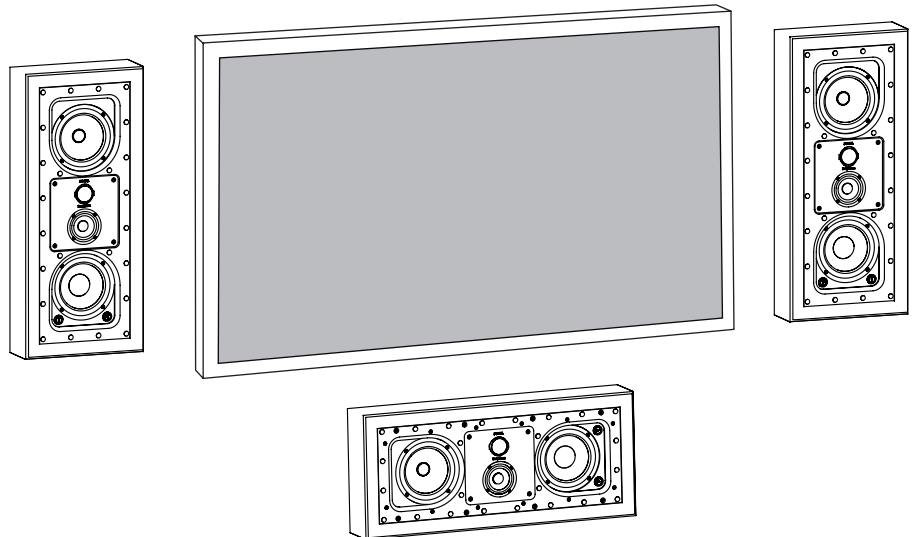

ELECTRA IW 1003 Be - ON-WALL FRAME

Product specification sheet

- Optional On-Wall solution for the In-Wall IW 1003 Be loudspeaker
- 3 finishes: white lacquer, black lacquer or rough finish ready to be painted
- Easy mounting
- Anti-vibration wall rubber blocks
- Horizontal or vertical mounting
- Small thickness