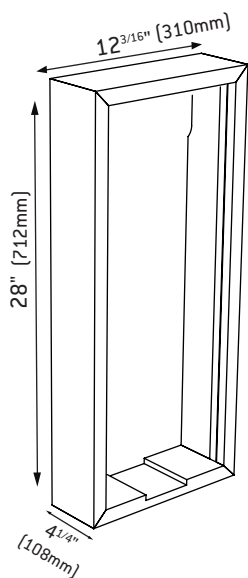

ELECTRA IW 1003 Be - ON-WALL FRAME

Product specification sheet

- Optional On-Wall solution for the In-Wall IW 1003 Be loudspeaker
- 3 finishes: white lacquer, black lacquer or rough finish ready to be painted
- Easy mounting
- Anti-vibration wall rubber blocks
- Horizontal or vertical mounting
- Small thickness